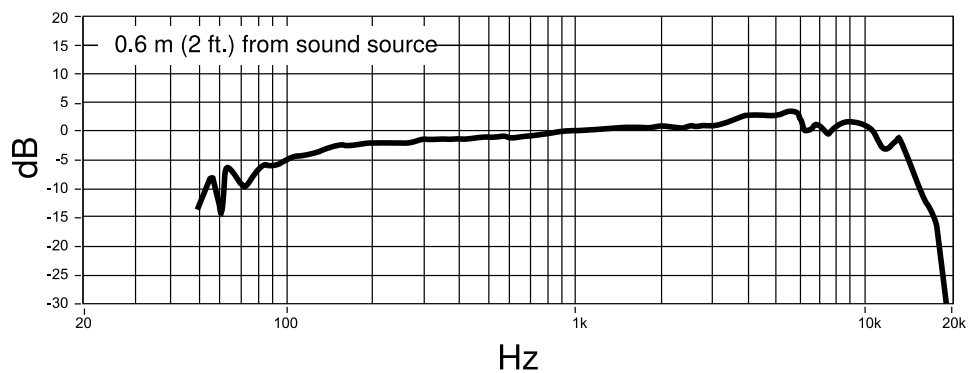

Frequency Response

SHURE®

LEGENDARY
PERFORMANCE™

www.shure.com

© 2015 Shure Incorporated