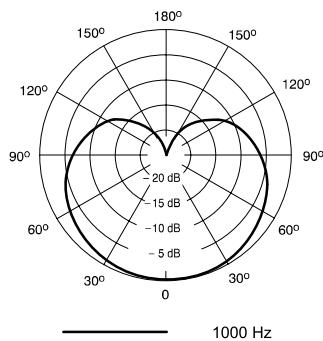

Polar Pattern