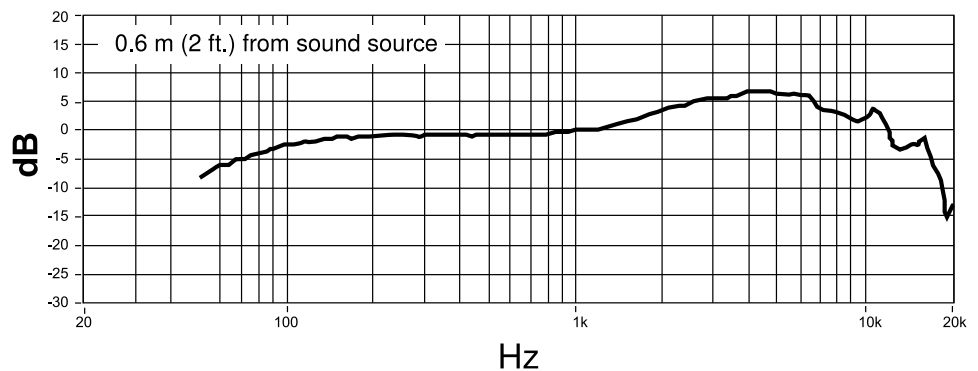

Frequency Response

SHURE®

LEGENDARY
PERFORMANCE™

www.shure.com

© 2015 Shure Incorporated