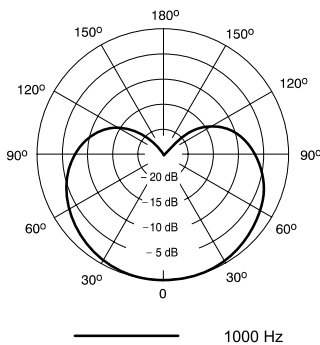

Polar Pattern