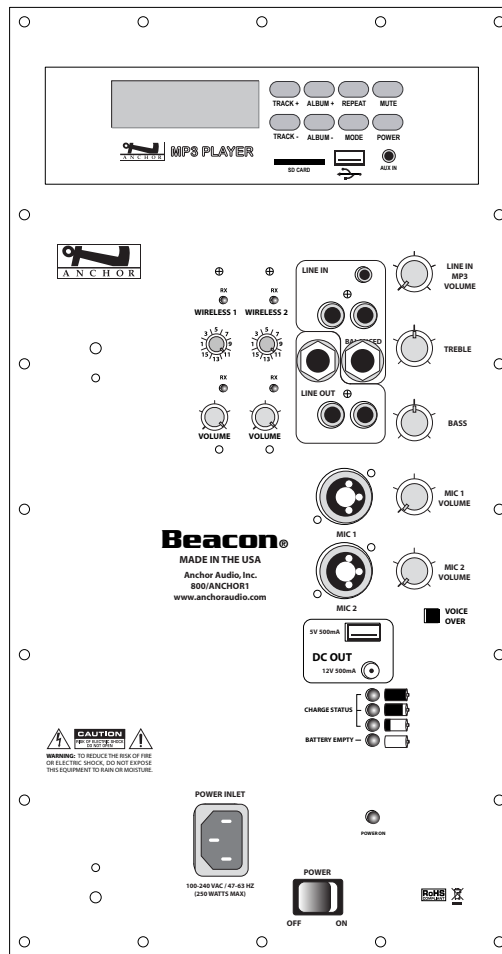

The Beacon[®] is a battery powered portable sound system like no other. The Line Array Tower with eight 4" speakers can be opened in less than a minute. With the additional three 8" woofers in the base, full-range sound spreads evenly over any large crowd.

The Beacon offers user-friendly feature controls, a built-in MP3 player and up to two wireless microphones. The compact enclosure has a storage bag for microphones and a collapsible handle with rolling wheels.

(BEA-7500MU2 Back Panel Shown)

Features

- Reach Crowds of 2,500+
- AC Mode = 150W / DC Mode = 125W
- Eight 4" Speakers
- Three 8" Woofers
- True AC/DC - 110/220V Power Supply
- Two Universal Microphone Input Jacks
- Single or Dual Built-in UHF Wireless with 16 User Selectable Channels
- Optional Built-In MP3 Player Accepts SD Card, USB Flash Drive or 3.5mm input for iPod
- USB Port for Charging MP3/iPod[®]
- "Voice Over" Music Ducking Feature
- Patented, Lightweight Speaker Array with Snap Lock Connection
- Durable Case with Wheels, Retractable Handle & Nylon Storage Bag
- Proprietary Class D Amplifier
- User Replaceable Batteries
- Charging LED Bar Indicator
- Operates 6-8 hours on a Single Charge
- No Tripod Stand Needed
- UV Treated / Fade Resistant Case